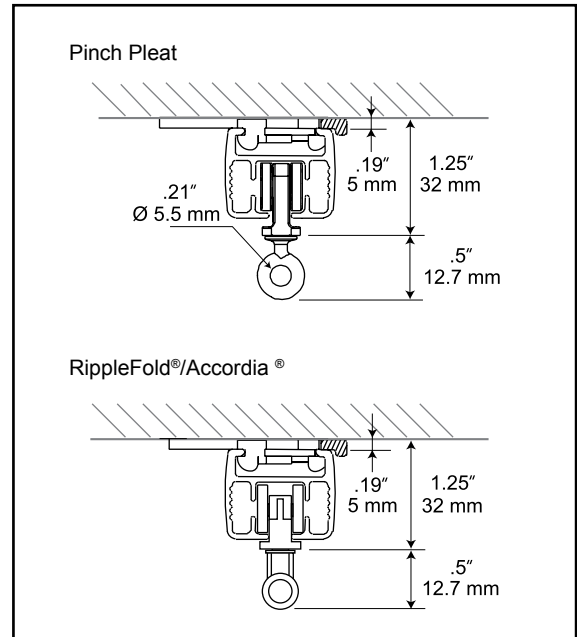

CEILING BRACKET DIMENSIONS

One Touch Ceiling Bracket

Swivel Ceiling Bracket
(for curved tracks)

Carrier Projection with One Touch

Carrier Projection with Swivel