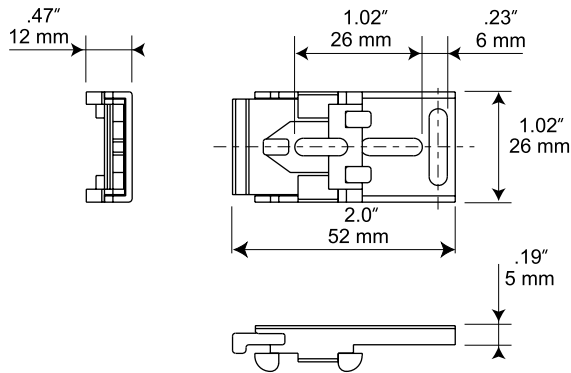

CEILING BRACKET DIMENSIONS

One Touch Ceiling Bracket

Swivel Ceiling Bracket
(for curved tracks)

Carrier Projection with One Touch

Carrier Projection with Swivel