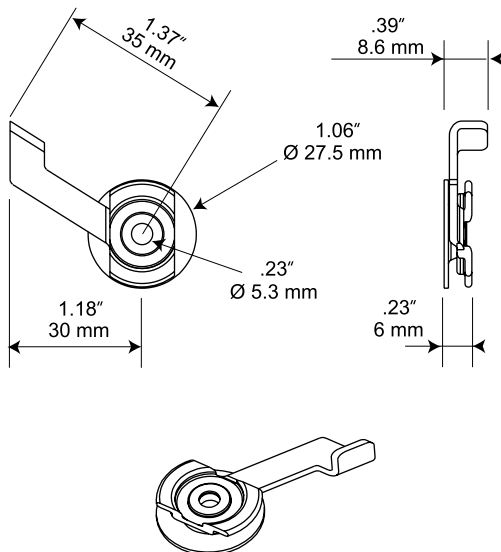

CEILING BRACKET DIMENSIONS

One Touch Ceiling Bracket

Swivel Ceiling Bracket
(for curved tracks)

Carrier Projection with One Touch

Carrier Projection with Swivel